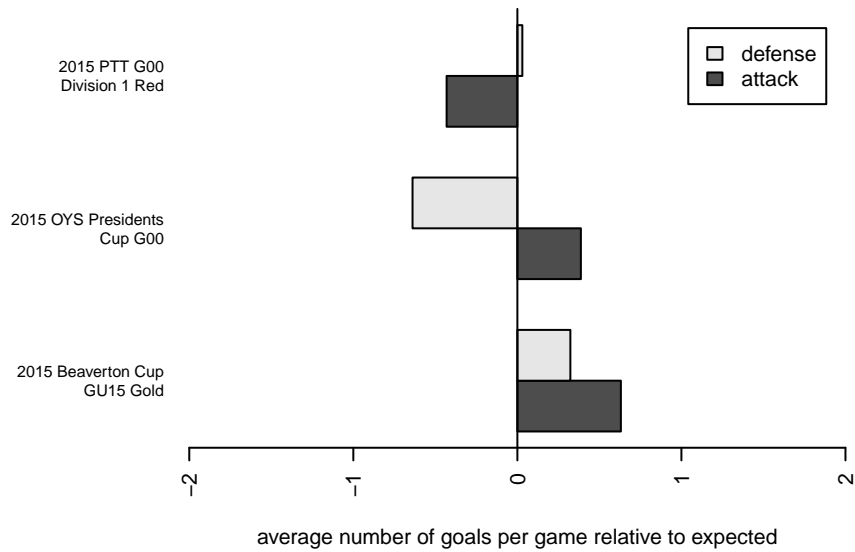

Crossfire OR Blue I G00

Crossfire Oregon
 Tigard, OR
 G00 total strength=1248
 attack=5.44 defense=4.1
 fall league = PTT G00 Div 1 Red
 notes= Leyland 2015; was blue 2

alt names used:
 CO Blue I
 Crossfire Oregon 00 Blue I
 Crossfire Oregon 00 Blue I

Venues played:
 2015 Beaverton Cup GU15 Gold
 2015 PTT G00 Division 1 Red
 2015 OYS Presidents Cup G00

Crossfire OR Blue I G00
 Dots are actual minus expected GF (blue circles) and GA (red triangles).
 Blue line is smoothed change in attack strength. Red is smoothed change in defense strength.

**attack and defense variance (black dot)
relative to other teams
and top 10 in region**

**attack and defense rating
relative to others at age
and all opponents in last 13 months**

Performance relative to 13 month average