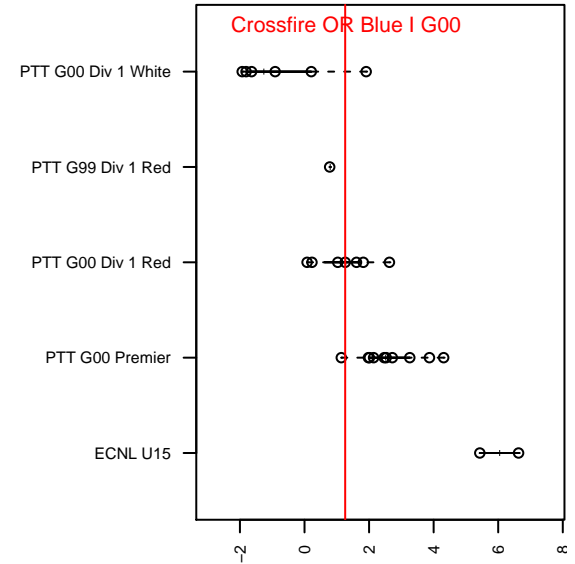

Crossfire OR Blue I G00

Crossfire Oregon
 Tigard, OR
 G00 total strength=1248
 attack=5.44 defense=4.1
 fall league = PTT G00 Div 1 Red
 notes= Leyland 2015; was blue 2

alt names used:
 CO Blue I
 Crossfire Oregon 00 Blue I
 Crossfire Oregon 00 Blue I

Venues played:
 2015 Beaverton Cup GU15 Gold
 2015 PTT G00 Division 1 Red
 2015 OYS Presidents Cup G00

Crossfire OR Blue I G00
 Dots are actual minus expected GF (blue circles) and GA (red triangles).
 Blue line is smoothed change in attack strength. Red is smoothed change in defense strength.

**attack and defense variance (black dot)
relative to other teams
and top 10 in region**

**attack and defense rating
relative to others at age
and all opponents in last 13 months**

Performance relative to 13 month average