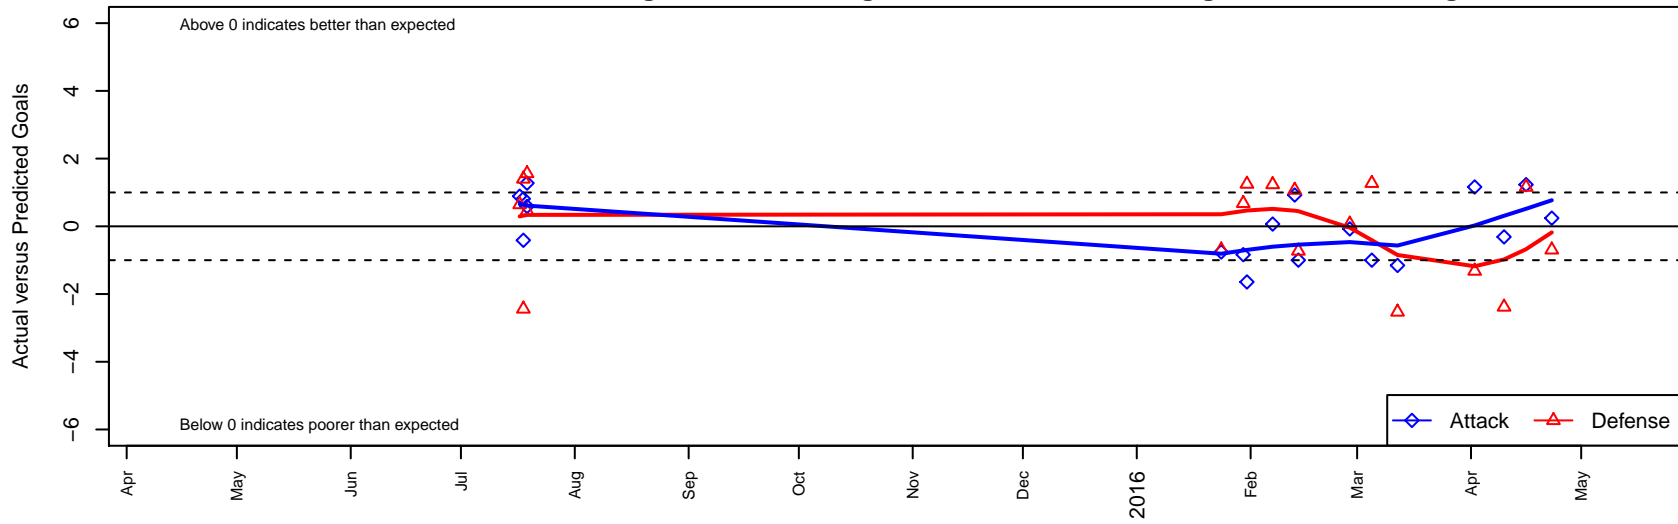

Crossfire OR Blue I G00

Crossfire Oregon
 Tigard, OR
 G00 total strength=1248
 attack=5.44 defense=4.1
 fall league = PTT G00 Div 1 Red
 notes= Leyland 2015; was blue 2

alt names used:
 CO Blue I
 Crossfire Oregon 00 Blue I
 Crossfire Oregon 00 Blue I

Venues played:
 2015 Beaverton Cup GU15 Gold
 2015 PTT G00 Division 1 Red
 2015 OYS Presidents Cup G00

Crossfire OR Blue I G00
 Dots are actual minus expected GF (blue circles) and GA (red triangles).
 Blue line is smoothed change in attack strength. Red is smoothed change in defense strength.

**attack and defense variance (black dot)
relative to other teams
and top 10 in region**

**attack and defense rating
relative to others at age
and all opponents in last 13 months**

Performance relative to 13 month average