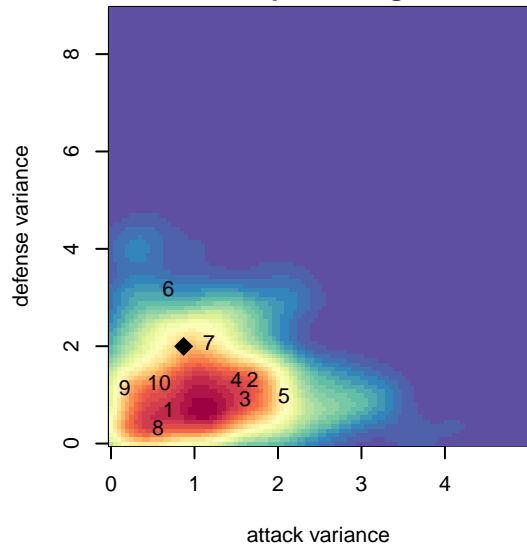

Crossfire OR Blue I G00

Crossfire Oregon
 Tigard, OR
 G00 total strength=1248
 attack=5.44 defense=4.1
 fall league = PTT G00 Div 1 Red
 notes= Leyland 2015; was blue 2

alt names used:
 CO Blue I
 Crossfire Oregon 00 Blue I
 Crossfire Oregon 00 Blue I

Venues played:
 2015 Beaverton Cup GU15 Gold
 2015 PTT G00 Division 1 Red
 2015 OYS Presidents Cup G00

Crossfire OR Blue I G00
 Dots are actual minus expected GF (blue circles) and GA (red triangles).
 Blue line is smoothed change in attack strength. Red is smoothed change in defense strength.

**attack and defense variance (black dot)
relative to other teams
and top 10 in region**

**attack and defense rating
relative to others at age
and all opponents in last 13 months**

Performance relative to 13 month average